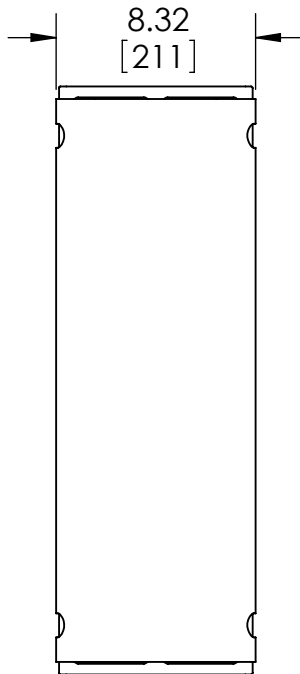

GLI-12-100

Note: Bolt heads may project slightly outside of given dimensions.
Dimensions in Inches [mm].

PROPRIETARY AND CONFIDENTIAL
THE INFORMATION CONTAINED IN THIS
DRAWING IS THE SOLE PROPERTY OF
GENASUN LLC.

Genasun 100Ah 12V Lithium Battery		
SIZE A	DWG. NO. May 20, 2009	REV
SCALE: 1:8		SHEET 1 OF 1

GLI-12-200 & GLI-24-100

PROPRIETARY AND CONFIDENTIAL
 THE INFORMATION CONTAINED IN THIS
 DRAWING IS THE SOLE PROPERTY OF
 GENASUN LLC.

Note: Bolt heads may project slightly outside of given dimensions.
 Dimensions in Inches [mm].

Genasun 100Ah 24V Lithium Battery		
SIZE A	DWG. NO. May 20, 2009	REV
SCALE: 1:8		SHEET 1 OF 1

GLI-12-360 & GLI-24-180

Note: Bolt heads may project slightly outside of given dimensions.

Dimensions in Inches [mm].

PROPRIETARY AND CONFIDENTIAL
THE INFORMATION CONTAINED IN THIS
DRAWING IS THE SOLE PROPERTY OF
GENASUN LLC.

Genasun 12V 360Ah Lithium Battery		
SIZE A	DWG. NO. June 5, 2009	REV
SCALE: 1:8		SHEET 1 OF 1