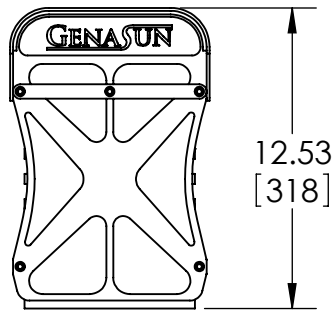

GLI-12-100

Note: Bolt heads may project slightly outside of given dimensions.
Dimensions in Inches [mm].

PROPRIETARY AND CONFIDENTIAL
THE INFORMATION CONTAINED IN THIS
DRAWING IS THE SOLE PROPERTY OF
GENASUN LLC.

Genasun 100Ah 12V Lithium Battery		
SIZE A	DWG. NO. May 20, 2009	REV
SCALE: 1:8		SHEET 1 OF 1

GLI-12-200 & GLI-24-100

PROPRIETARY AND CONFIDENTIAL
 THE INFORMATION CONTAINED IN THIS
 DRAWING IS THE SOLE PROPERTY OF
 GENASUN LLC.

Note: Bolt heads may project slightly outside of given dimensions.
 Dimensions in Inches [mm].

Genasun 100Ah 24V Lithium Battery		
SIZE A	DWG. NO. May 20, 2009	REV
SCALE: 1:8		SHEET 1 OF 1

GLI-12-360 & GLI-24-180

Note: Bolt heads may project slightly outside of given dimensions.

Dimensions in Inches [mm].

PROPRIETARY AND CONFIDENTIAL
THE INFORMATION CONTAINED IN THIS
DRAWING IS THE SOLE PROPERTY OF
GENASUN LLC.

Genasun 12V 360Ah Lithium Battery		
SIZE A	DWG. NO. June 5, 2009	REV
SCALE: 1:8		SHEET 1 OF 1