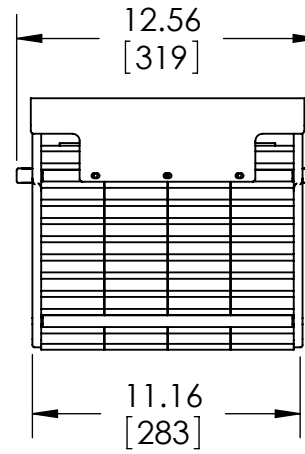

GLI-12-100

Note: Bolt heads may project slightly outside of given dimensions.
Dimensions in Inches [mm].

PROPRIETARY AND CONFIDENTIAL
THE INFORMATION CONTAINED IN THIS
DRAWING IS THE SOLE PROPERTY OF
GENASUN LLC.

Genasun 100Ah 12V Lithium Battery		
SIZE A	DWG. NO. May 20, 2009	REV
SCALE: 1:8		SHEET 1 OF 1

GLI-12-200 & GLI-24-100

PROPRIETARY AND CONFIDENTIAL
 THE INFORMATION CONTAINED IN THIS
 DRAWING IS THE SOLE PROPERTY OF
 GENASUN LLC.

Note: Bolt heads may project slightly outside of given dimensions.
 Dimensions in Inches [mm].

Genasun 100Ah 24V Lithium Battery		
SIZE A	DWG. NO. May 20, 2009	REV
SCALE: 1:8		SHEET 1 OF 1

GLI-12-360 & GLI-24-180

Note: Bolt heads may project slightly outside of given dimensions.

Dimensions in Inches [mm].

PROPRIETARY AND CONFIDENTIAL
THE INFORMATION CONTAINED IN THIS
DRAWING IS THE SOLE PROPERTY OF
GENASUN LLC.

Genasun 12V 360Ah Lithium Battery		
SIZE A	DWG. NO. June 5, 2009	REV
SCALE: 1:8		SHEET 1 OF 1