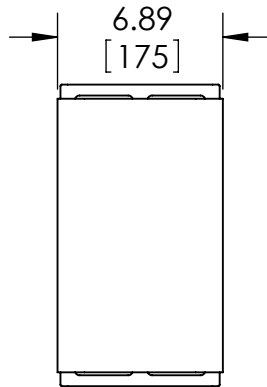

GLI-12-100

Note: Bolt heads may project slightly outside of given dimensions.
Dimensions in Inches [mm].

PROPRIETARY AND CONFIDENTIAL
THE INFORMATION CONTAINED IN THIS
DRAWING IS THE SOLE PROPERTY OF
GENASUN LLC.

Genasun 100Ah 12V Lithium Battery		
SIZE A	DWG. NO. May 20, 2009	REV
SCALE: 1:8		SHEET 1 OF 1

GLI-12-200 & GLI-24-100

PROPRIETARY AND CONFIDENTIAL
 THE INFORMATION CONTAINED IN THIS
 DRAWING IS THE SOLE PROPERTY OF
 GENASUN LLC.

Note: Bolt heads may project slightly outside of given dimensions.
 Dimensions in Inches [mm].

Genasun 100Ah 24V Lithium Battery		
SIZE A	DWG. NO. May 20, 2009	REV
SCALE: 1:8		SHEET 1 OF 1

GLI-12-360 & GLI-24-180

Note: Bolt heads may project slightly outside of given dimensions.

Dimensions in Inches [mm].

PROPRIETARY AND CONFIDENTIAL
THE INFORMATION CONTAINED IN THIS
DRAWING IS THE SOLE PROPERTY OF
GENASUN LLC.

Genasun 12V 360Ah Lithium Battery		
SIZE A	DWG. NO. June 5, 2009	REV
SCALE: 1:8		SHEET 1 OF 1