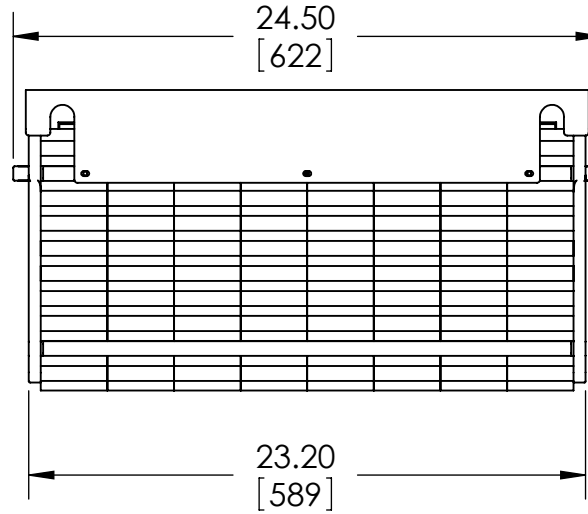

GLI-12-100

Note: Bolt heads may project slightly outside of given dimensions.
Dimensions in Inches [mm].

PROPRIETARY AND CONFIDENTIAL
THE INFORMATION CONTAINED IN THIS
DRAWING IS THE SOLE PROPERTY OF
GENASUN LLC.

Genasun 100Ah 12V Lithium Battery		
SIZE A	DWG. NO. May 20, 2009	REV
SCALE: 1:8		SHEET 1 OF 1

GLI-12-200 & GLI-24-100

PROPRIETARY AND CONFIDENTIAL
 THE INFORMATION CONTAINED IN THIS
 DRAWING IS THE SOLE PROPERTY OF
 GENASUN LLC.

Note: Bolt heads may project slightly outside of given dimensions.
 Dimensions in Inches [mm].

Genasun 100Ah 24V Lithium Battery		
SIZE A	DWG. NO. May 20, 2009	REV
SCALE: 1:8		SHEET 1 OF 1

GLI-12-360 & GLI-24-180

Note: Bolt heads may project slightly outside of given dimensions.

Dimensions in Inches [mm].

PROPRIETARY AND CONFIDENTIAL
THE INFORMATION CONTAINED IN THIS
DRAWING IS THE SOLE PROPERTY OF
GENASUN LLC.

Genasun 12V 360Ah Lithium Battery		
SIZE A	DWG. NO. June 5, 2009	REV
SCALE: 1:8		SHEET 1 OF 1