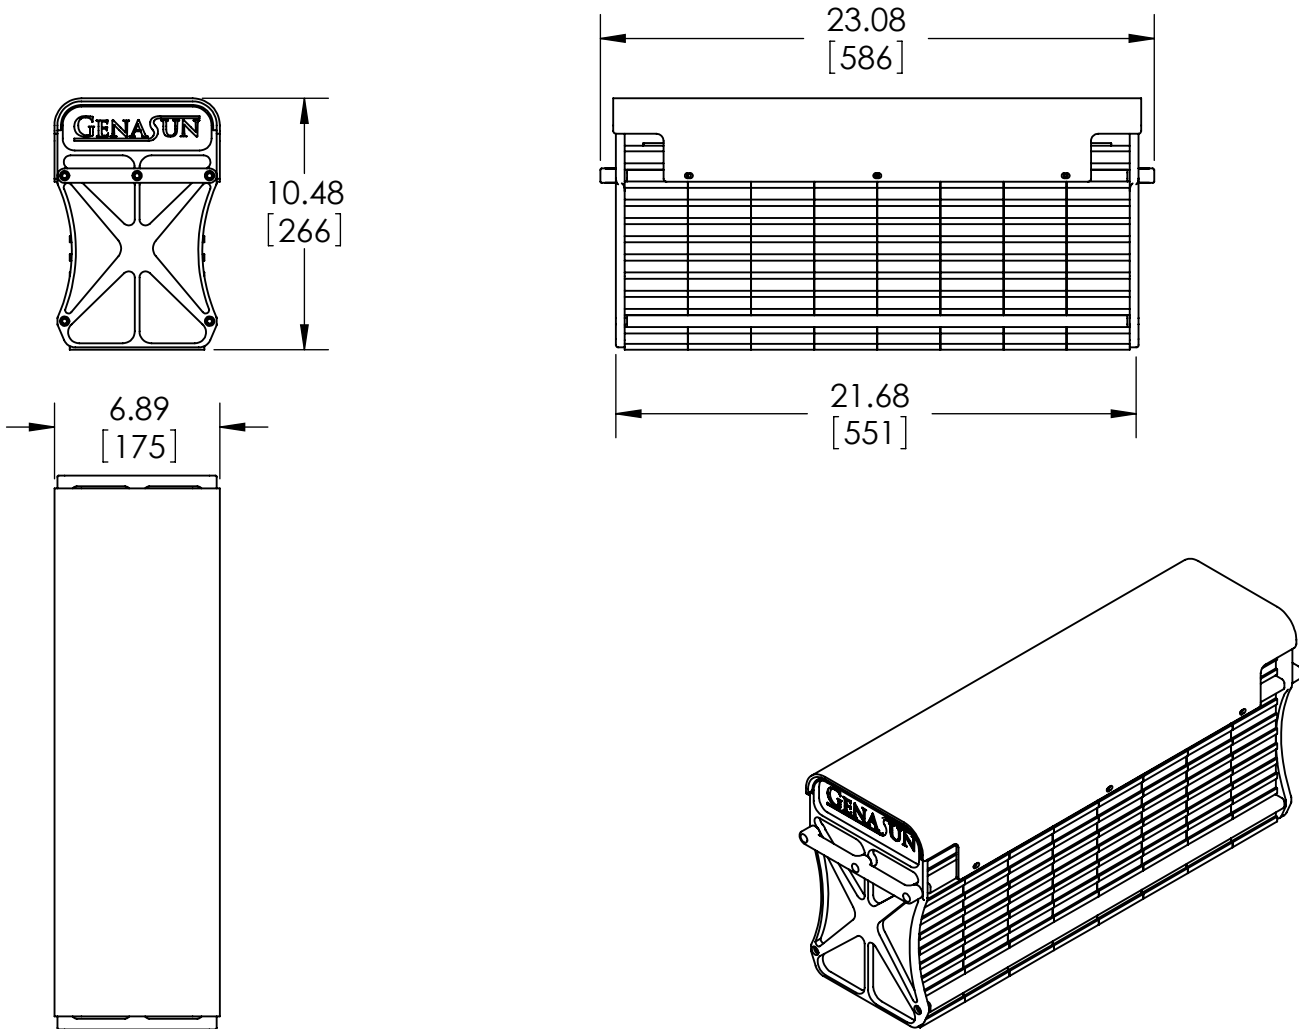

GLI-12-100

Note: Bolt heads may project slightly outside of given dimensions.
Dimensions in Inches [mm].

PROPRIETARY AND CONFIDENTIAL
THE INFORMATION CONTAINED IN THIS
DRAWING IS THE SOLE PROPERTY OF
GENASUN LLC.

Genasun 100Ah 12V Lithium Battery		
SIZE A	DWG. NO. May 20, 2009	REV
SCALE: 1:8		SHEET 1 OF 1

GLI-12-200 & GLI-24-100

PROPRIETARY AND CONFIDENTIAL
 THE INFORMATION CONTAINED IN THIS
 DRAWING IS THE SOLE PROPERTY OF
 GENASUN LLC.

Note: Bolt heads may project slightly outside of given dimensions.
 Dimensions in Inches [mm].

Genasun 100Ah 24V Lithium Battery		
SIZE A	DWG. NO. May 20, 2009	REV
SCALE: 1:8		SHEET 1 OF 1

GLI-12-360 & GLI-24-180

Note: Bolt heads may project slightly outside of given dimensions.

Dimensions in Inches [mm].

PROPRIETARY AND CONFIDENTIAL
THE INFORMATION CONTAINED IN THIS
DRAWING IS THE SOLE PROPERTY OF
GENASUN LLC.

Genasun 12V 360Ah Lithium Battery		
SIZE A	DWG. NO. June 5, 2009	REV
SCALE: 1:8		SHEET 1 OF 1