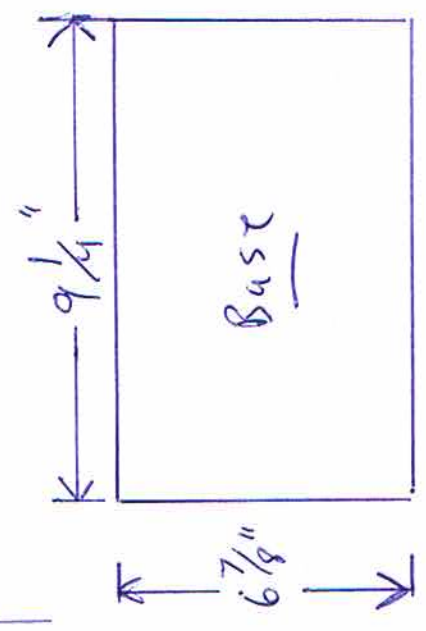

Fire Fly L15
 Additional Specs
 TMW 9/18/18

Fire Fly (Side View)

Base

Handles

Top

7" Fastener