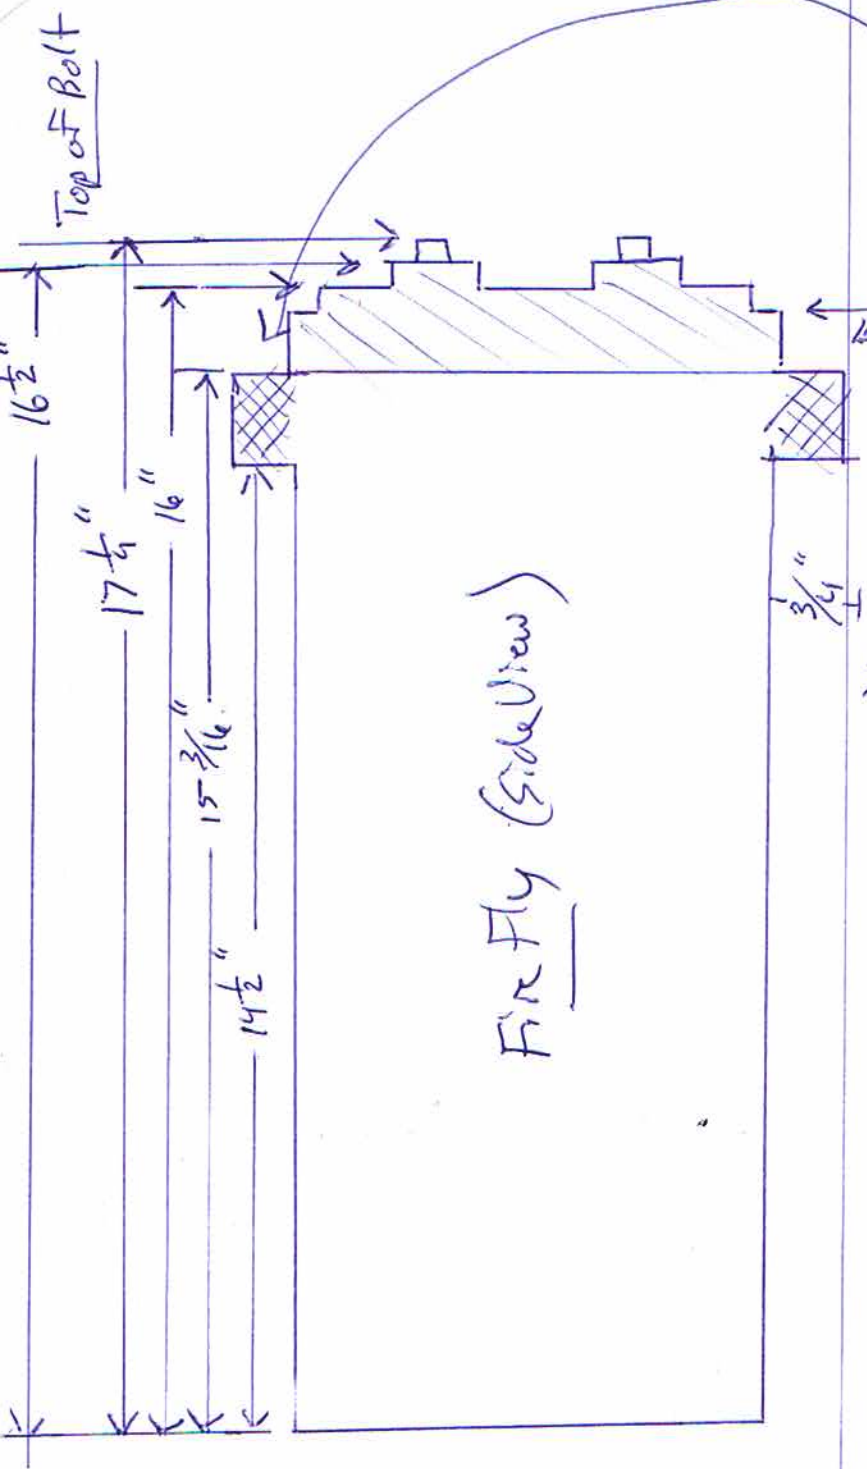

Fire Fly L15
 Additional Specs
 TMW 9/18/18

Fire Fly (Side View)

Base

Handles

Top

7" Fastener