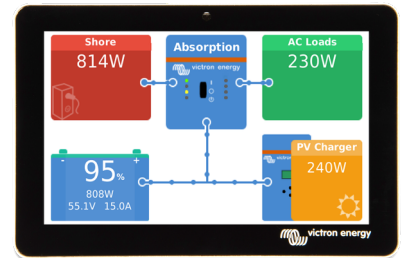

Lithionics IonGage
see CANbus Network Diagram for connections

2 X GTX24V315A-F24

HDMI

To Engine Start batteries

Alternator Regulator Wiring Harness-See Detail on AP500 page

OceanPlanet Energy			
Preliminary Drawing -Installer Must Meet ABYC Standards			
24V 630Ah System	8/29/22		
JC		V0.1	