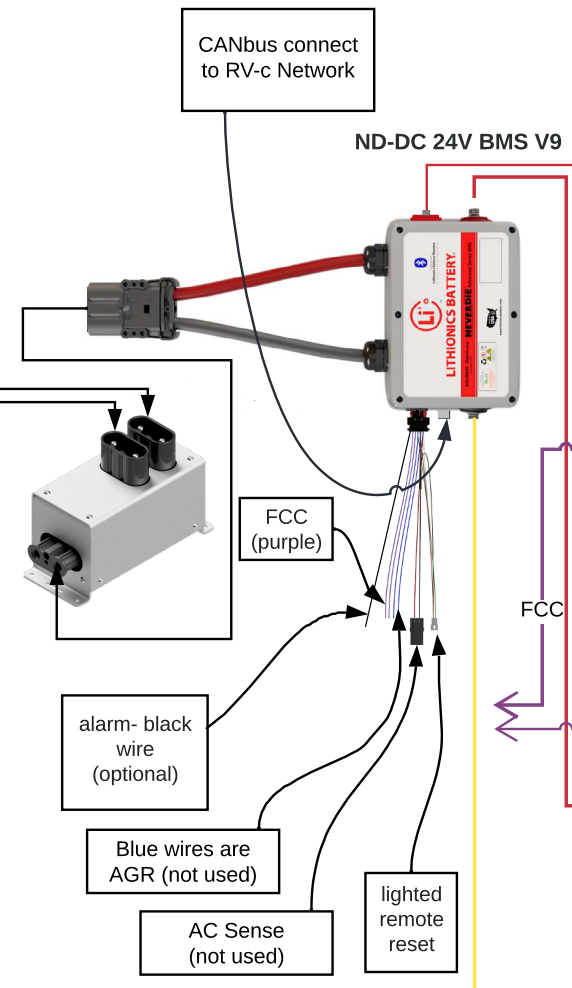

Lithionics IonGage
see CANbus Network Diagram for connections

2 X GTX24V315A-F24

HDMI

To Engine Start batteries

Alternator Regulator Wiring Harness-See Detail on AP500 page

OceanPlanet Energy			
Preliminary Drawing -Installer Must Meet ABYC Standards			
24V 630Ah System	8/29/22		
JC		V0.1	