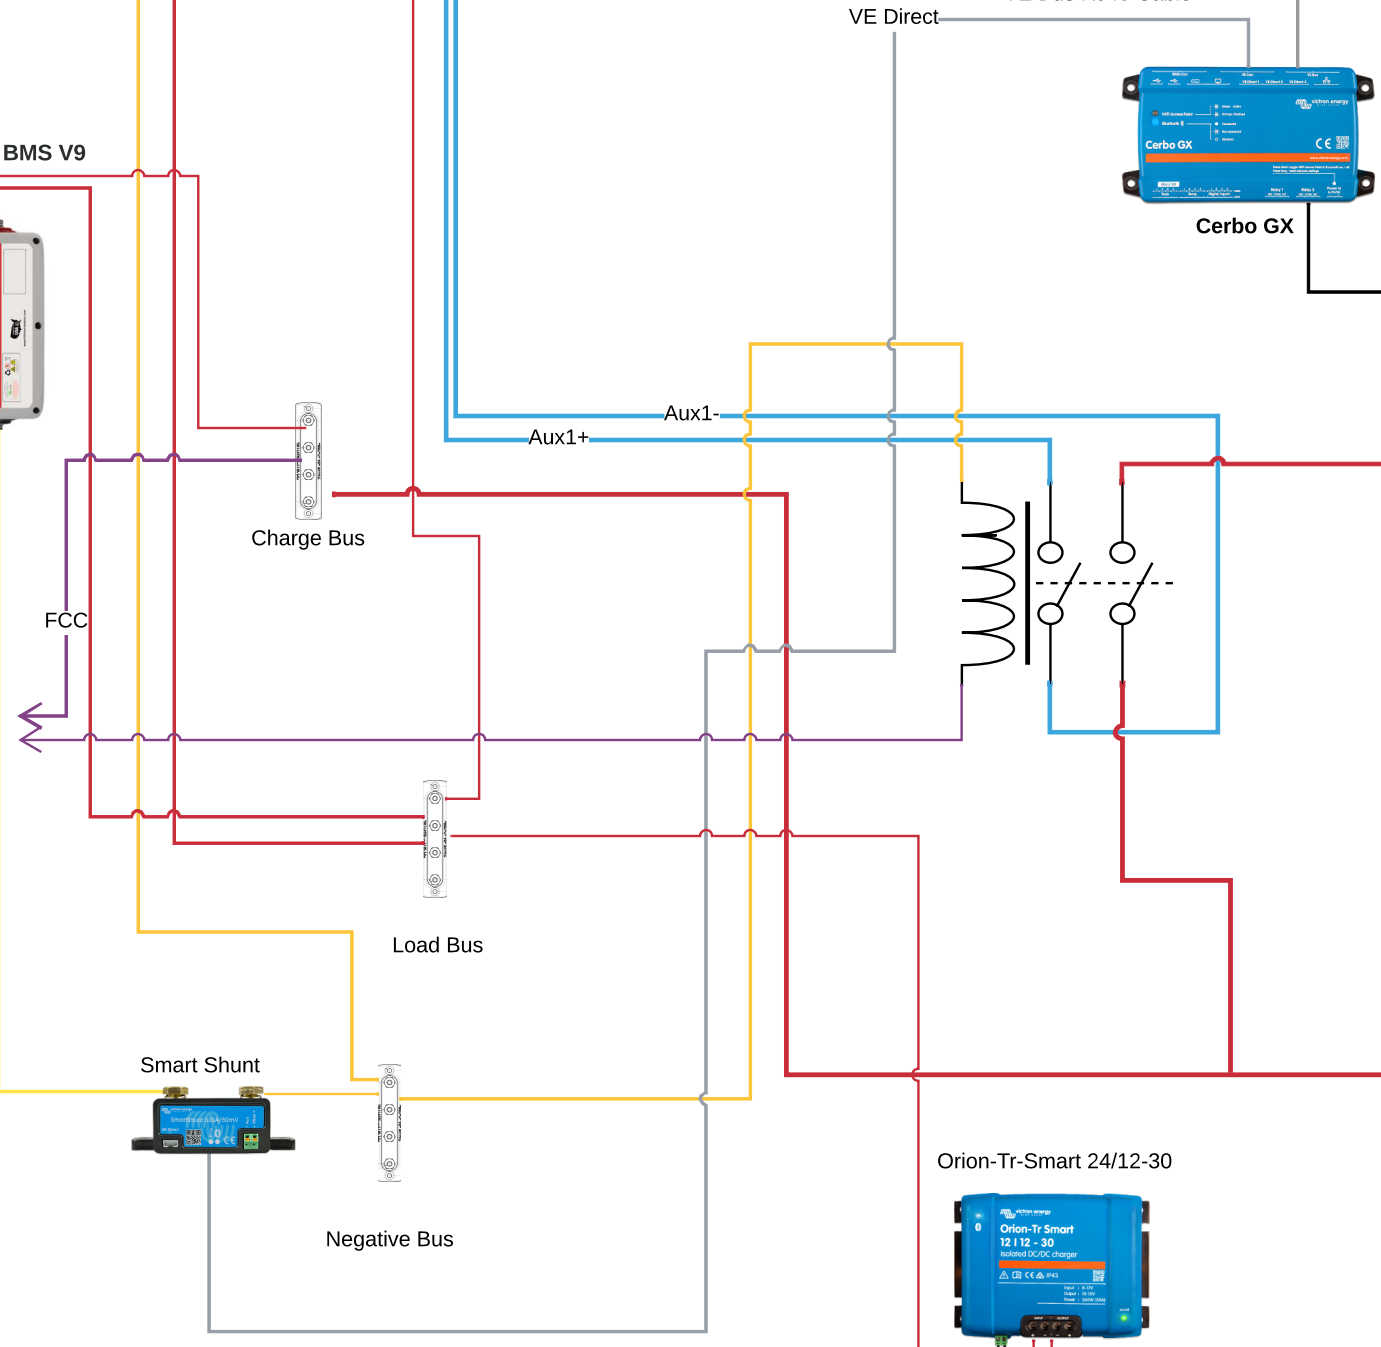

Lithionics IonGage
see CANbus Network Diagram for connections

2 X GTX24V315A-F24

HDMI

To Engine Start batteries

Alternator Regulator Wiring Harness-See Detail on AP500 page

OceanPlanet Energy			
Preliminary Drawing -Installer Must Meet ABYC Standards			
24V 630Ah System	8/29/22		
JC		V0.1	